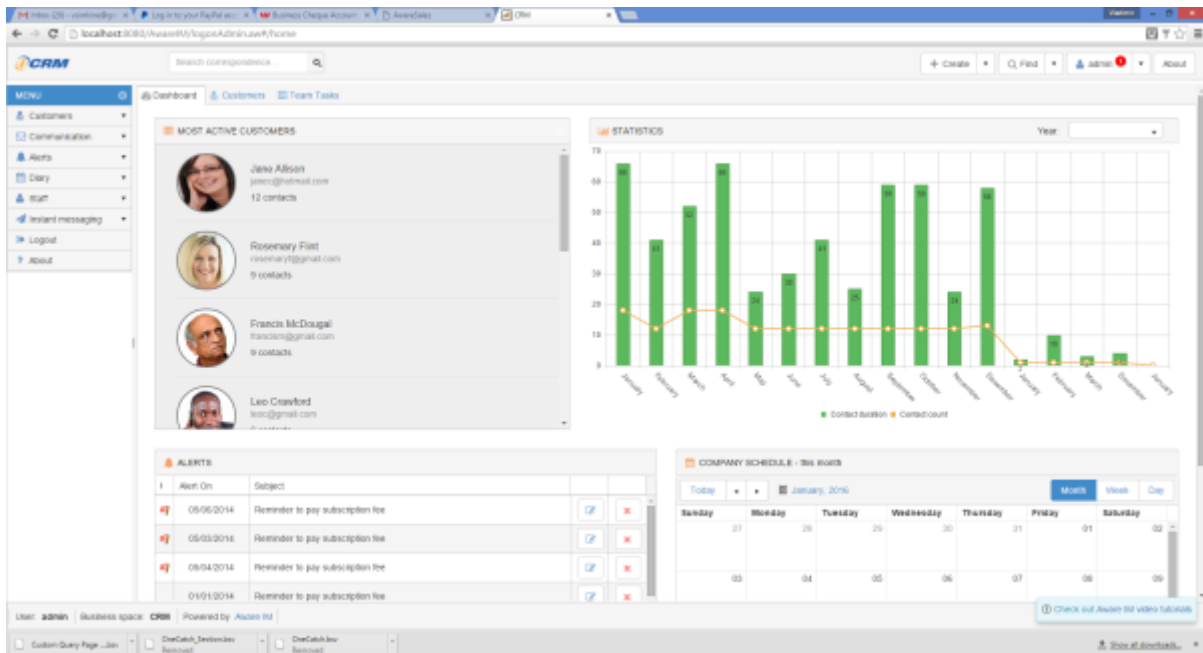

# Table of Contents

**User Interface** ..... 2

# User Interface

We can now explain in greater detail how the generic aspects of a data management application are implemented in **Aware IM**. We will start with the User Interface.

Applications configured by **Aware IM** have HTML-based user interface that can be viewed by any web browser such as Google Chrome, Internet Explorer or Firefox. After a user logs into the system **Aware IM** displays the screen similar to the one shown below (this shows screen layout for the CRM application):

In **Aware IM** the screen is divided into several areas:

- The optional area at the top is called the *banner* (not shown on the picture above)
- The leftmost area if defined may contains the *menu* of the system (as on the picture above) or some other information
- The optional toolbar area at the top of the screen may have an additional menu (as on the picture above)
- The main central area is called the *main page* and it contains a number of panels showing data list and calendar (called *content panels*)
- The optional area at the bottom is called the *status bar*

The banner area at the top of the screen usually contains the logo of the system and possibly some advertisements. The menu always contains the main operations that can be performed by the user. The main page is the working area of the screen that displays data forms, data search results etc. The status bar if present shows the name of the currently logged in user and the name of the [business space](#). You can also allocate special areas to the left, right and underneath the main page, that usually contain static controls (like in the example above), news, advertisements etc.